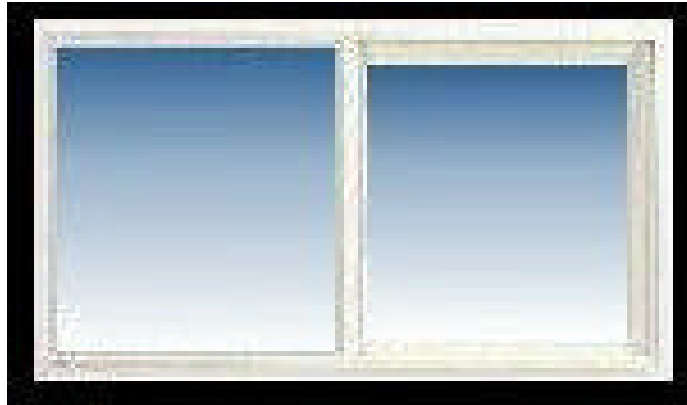

HORIZONTAL SLIDER VINYL WINDOW

CUSTOMER

DATE _____

WINDOW SIZE:

WIDTH x HEIGHT

_____ x _____

830M Horizontal Slider								AVAILABLE SIZES							
Buck Width	Buck Height	Buck Width	Buck Height	Buck Width	Buck Height	Buck Width	Buck Height	Buck Width	Buck Height	Buck Width	Buck Height	Buck Width	Buck Height		
		36.25	X	14.437		46.25	X	21.750		72.25	X	21.750			
24.25	X	14.437		36.25	X	21.750		46.25	X	27.062		72.25	X	27.062	
24.25	X	21.750		36.25	X	27.062		46.25	X	30.000		72.25	X	30.000	
24.25	X	27.062		36.25	X	30.000		46.25	X	35.750		72.25	X	35.750	
24.25	X	30.000		36.25	X	35.750		46.25	X	39.625		72.25	X	39.625	
24.25	X	35.750		36.25	X	39.625		46.25	X	53.312		72.25	X	53.312	
24.25	X	39.625		36.25	X	53.312		46.25	X	56.000		72.25	X	56.000	
				36.25	X	56.000		46.25	X	58.625		72.25	X	58.625	
				36.25	X	58.625		46.25	X	62.312		72.25	X	62.312	
				36.25	X	62.312									
30.25	X	14.437		40.25	X	21.750		62.25	X	21.750					
30.25	X	21.750		40.25	X	27.062		62.25	X	27.062					
30.25	X	27.062		40.25	X	30.000		62.25	X	30.000					
30.25	X	30.000		40.25	X	35.750		62.25	X	35.750					
30.25	X	35.750		40.25	X	39.625		62.25	X	39.625					
30.25	X	39.625		40.25	X	53.312		62.25	X	53.312					
30.25	X	53.312		40.25	X	56.000		62.25	X	56.000					
30.25	X	56.000		40.25	X	58.625		62.25	X	58.625					
				40.25	X	62.312		62.25	X	62.312					