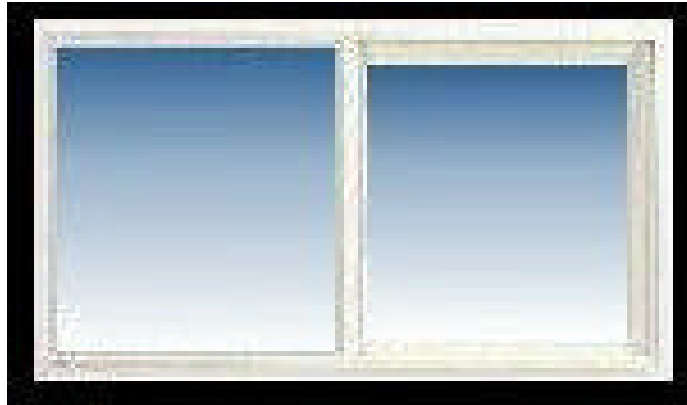

HORIZONTAL SLIDER VINYL WINDOW

CUSTOMER _____

DATE _____

WINDOW SIZE:

WIDTH x HEIGHT

_____ x _____

830M Horizontal Slider								AVAILABLE SIZES								
Buck Width	Buck Height	Buck Width	Buck Height	Buck Width	Buck Height	Buck Width	Buck Height	Buck Width	Buck Height	Buck Width	Buck Height	Buck Width	Buck Height			
		36.25	X	14.437				46.25	X	21.750				72.25	X	21.750
24.25	X	14.437		36.25	X	21.750		46.25	X	27.062				72.25	X	27.062
24.25	X	21.750		36.25	X	27.062		46.25	X	30.000				72.25	X	30.000
24.25	X	27.062		36.25	X	30.000		46.25	X	35.750				72.25	X	35.750
24.25	X	30.000		36.25	X	35.750		46.25	X	39.625				72.25	X	39.625
24.25	X	35.750		36.25	X	39.625		46.25	X	53.312				72.25	X	53.312
24.25	X	39.625		36.25	X	53.312		46.25	X	56.000				72.25	X	56.000
				36.25	X	56.000		46.25	X	58.625				72.25	X	58.625
				36.25	X	58.625		46.25	X	62.312				72.25	X	62.312
				36.25	X	62.312										
30.25	X	14.437		40.25	X	21.750		62.25	X	21.750						
30.25	X	21.750		40.25	X	27.062		62.25	X	27.062						
30.25	X	27.062		40.25	X	30.000		62.25	X	30.000						
30.25	X	30.000		40.25	X	35.750		62.25	X	35.750						
30.25	X	35.750		40.25	X	39.625		62.25	X	39.625						
30.25	X	39.625		40.25	X	53.312		62.25	X	53.312						
30.25	X	53.312		40.25	X	56.000		62.25	X	56.000						
30.25	X	56.000		40.25	X	58.625		62.25	X	58.625						
				40.25	X	62.312		62.25	X	62.312						