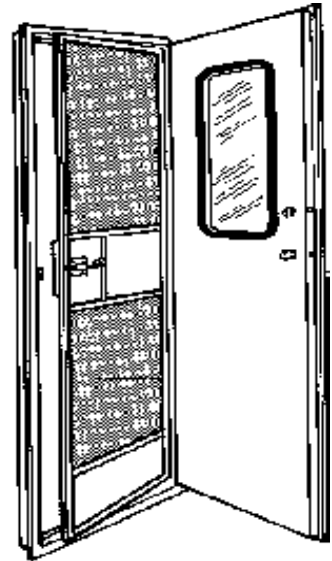

DOOR SIZE

WIDTH

x

HEIGHT

HINGE INFO:

- LEFT HAND
- RIGHT HAND

WINDOW INFO:

- Slider Window
- Radius Corner

MATERIAL INFO:

- SMOOTH
- PEBBLE

COLOR INFO:

INTERIOR:

- POLAR WHITE
- OFF - WHITE
- BROWN

EXTERIOR:

- POLAR WHITE
- OFF - WHITE

LOCK INFO:

- FLUSH LOCK
- KNOB/LEVER
- DEAD BOLT

OTHER INFO:

CUSTOMER SIGNATURE

RETURN
TO
COVER
PAGE