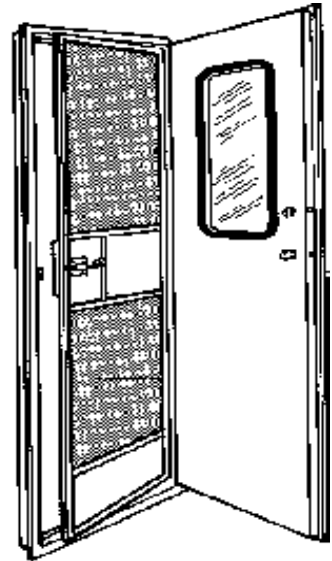

CUSTOM **SQUARE CORNERED** RV DOOR ORDER

CUSTOMER

DATE

STANDARD ITEMS:

- PEBBLE FIBERGLASS EXTERIOR AND INTERIOR
- SILVER KNOB/LEVER LOCK
- 1 3/8" THRESHOLD EXTENSION
- MILL FINISH DOOR FRAME & SCREEN DOOR

DOOR SIZE

WIDTH

x

HEIGHT

HINGE INFO:

- LEFT HAND
- RIGHT HAND

WINDOW INFO:

- Slider Window
- Radius Corner

MATERIAL INFO:

- SMOOTH
- PEBBLE

COLOR INFO:

INTERIOR:

- POLAR WHITE
- OFF - WHITE
- BROWN

EXTERIOR:

- POLAR WHITE
- OFF - WHITE

LOCK INFO:

- FLUSH LOCK
- KNOB/LEVER
- DEAD BOLT

OTHER INFO:

CUSTOMER SIGNATURE
