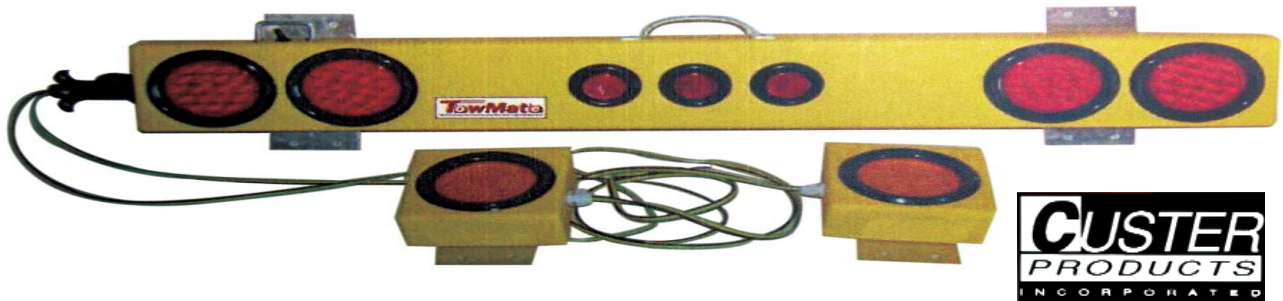

Double Flash Strobe Light

12 joule double flash strobe. Permanent mount. 2 wire, 65 flashes / min.

Special Order

STR-12JP

Double Flash Strobe
Permanent Mount

Wireless Tow Light Bar w/ Outrigger Strobe Lights

This is the most economical and convenient lighting system available. Eliminates the need to run cable to the rear of the home. Saves Time. Requires less than 10 minutes to completely hook-up. Lights are mounted in indestructible ABS housing. Brackets on the housings make for quick, easy installation. Unit has two amber self-contained strobes that plug into light bar. Transmitter will transmit signal up to 300 feet. Lifetime warranty on LED lights and electronics.