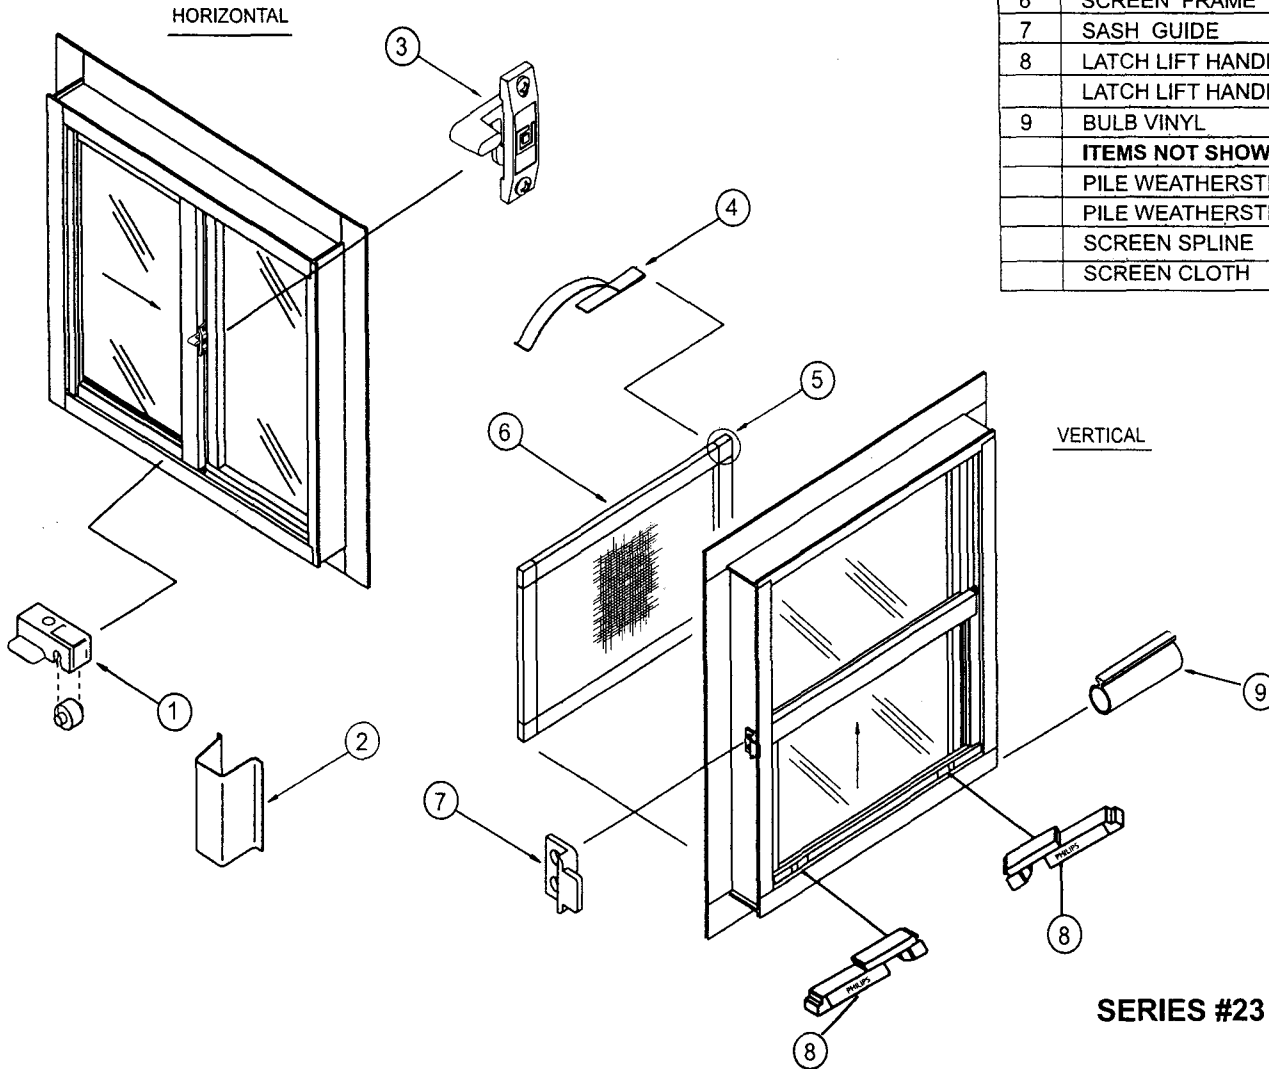

| NO. | PART NAME | PART NO. |
|------------------------|------------------------------------|----------|
| 1 | ROLLER HOUSING | 3682-00 |
| | ROLLER | 3683-00 |
| 2 | GLAZING - VINYL | W2286-CM |
| | GLAZING - ALUM. | W9353-06 |
| 3 | LATCH (HORIZONTAL ONLY) | 3781-00 |
| | LATCH SCREW | 3433 |
| 4 | SCREEN SPRING | 3768-00 |
| 5 | SCREEN CORNER | 2900 |
| 6 | SCREEN FRAME | W9349 |
| 7 | SASH GUIDE | 3685-00 |
| 8 | LATCH LIFT HANDLE - RH (VS) | 3018-00 |
| | LATCH LIFT HANDLE - LH (VS) | 3019-00 |
| 9 | BULB VINYL | 2029-05 |
| ITEMS NOT SHOWN | | |
| | PILE WEATHERSTRIP - SASH JAMBS | W7071-CM |
| | PILE WEATHERSTRIP - SASH INTERLOCK | 7081-00 |
| | SCREEN SPLINE | W2100-00 |
| | SCREEN CLOTH | W4200 |

**SERIES #23 VERTICAL/HORIZONTAL SLIDER
REPLACEMENT PARTS
(REPLACES SERIES 21)**