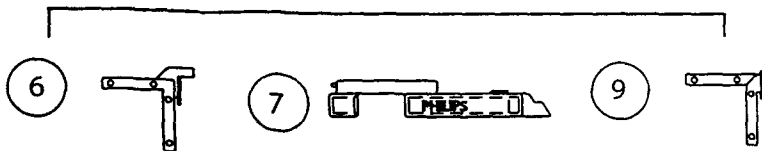

**SERIES #5600 STORM DOOR
REPLACEMENT PARTS**